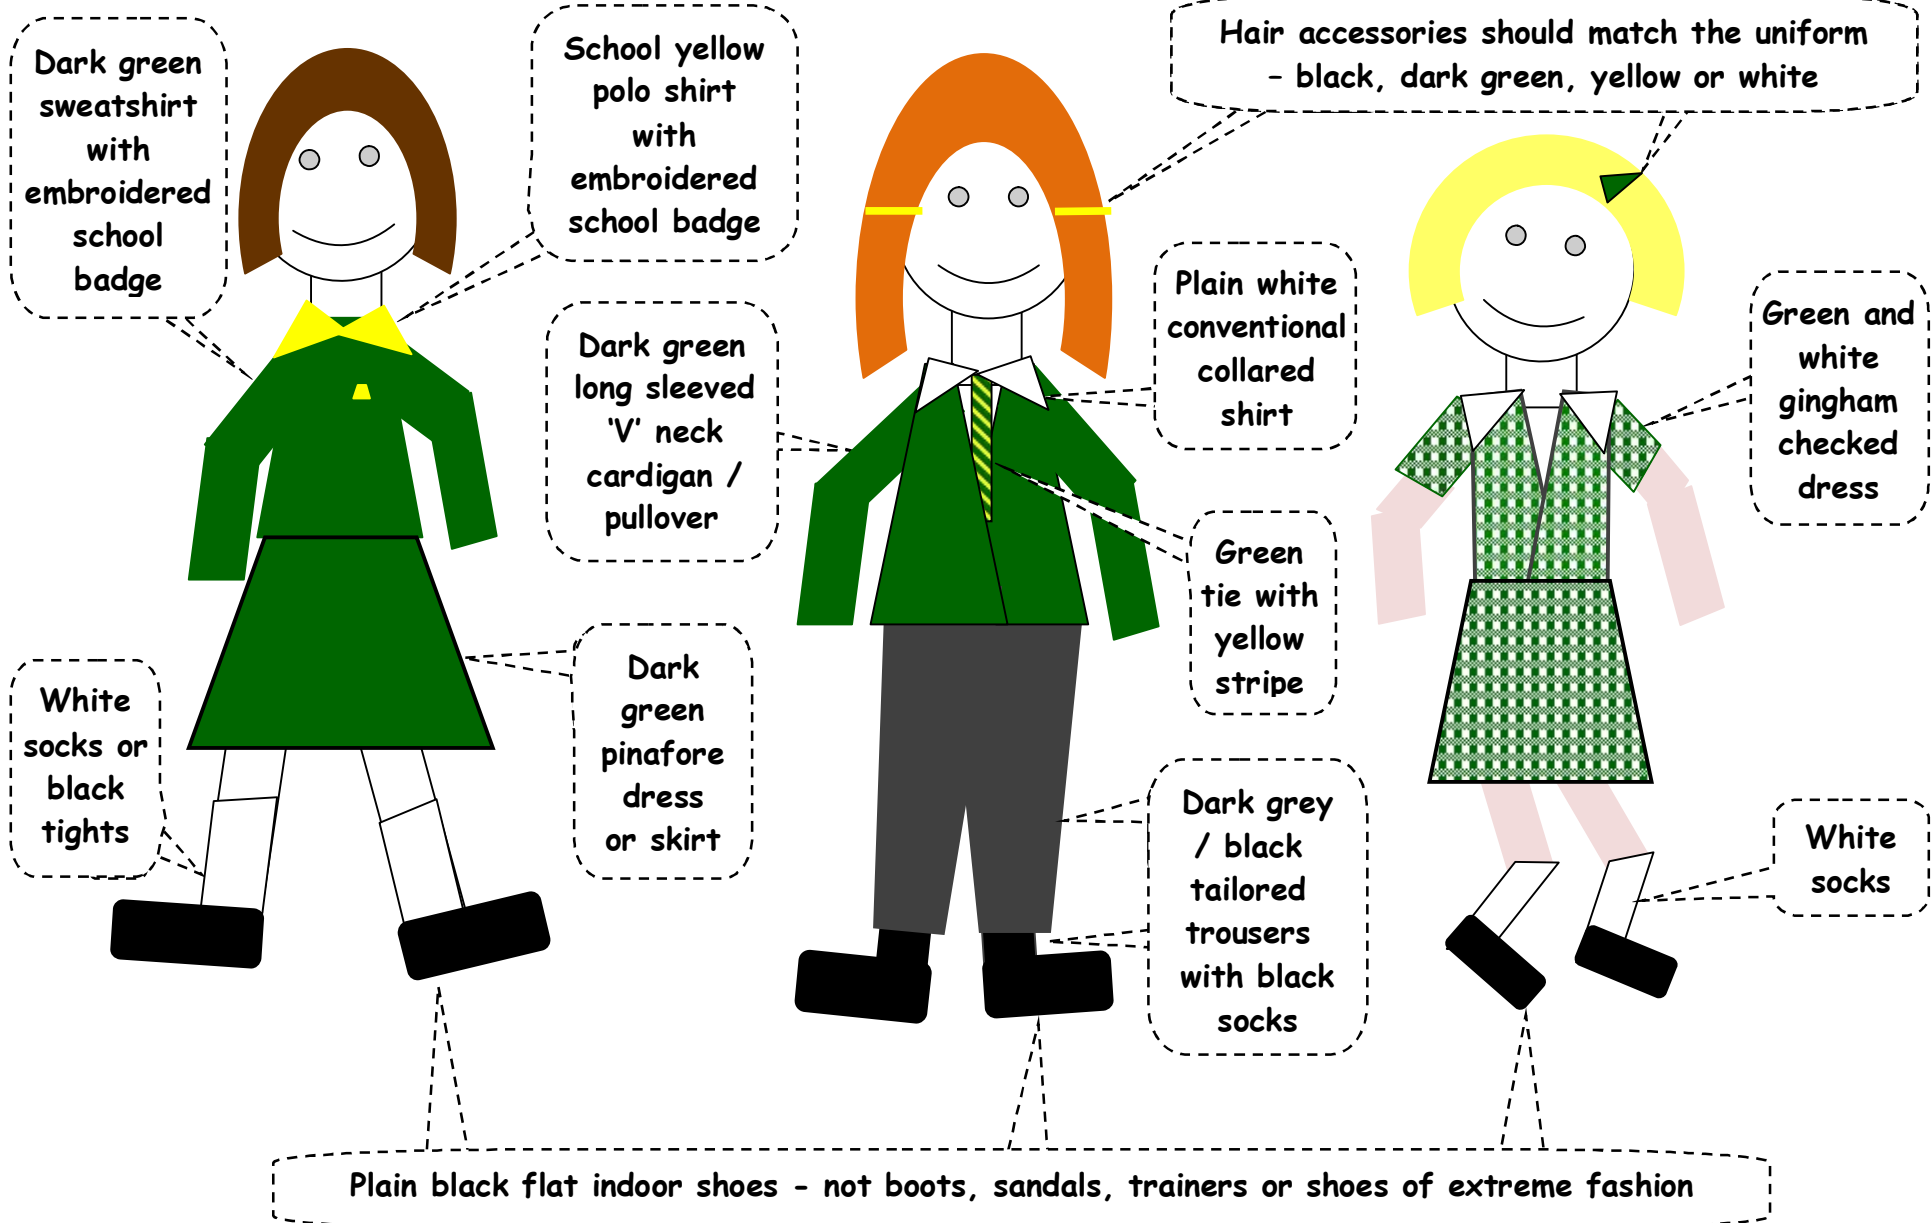

Linby cum Papplewick C of E Primary School : Girls' Uniform

**WINTER**

**SUMMER** (optional April - October)

Linby cum Papplewick C of E Primary School : P.E. Uniform Boys & Girls

**INDOOR**

Dark green shorts

School yellow tee shirt

Sports shoes / plimsolls - plain black or white

**OUTDOOR**

Dark green baseball cap embroidered with 'Linby cum Papplewick'

Dark green sweatshirt with embroidered school badge

Plain black jogging bottoms

Plain white conventional collared shirt

School yellow polo shirt with embroidered school badge

Green tie with yellow stripe

Dark grey / black tailored trousers with black socks

Dark green long sleeved 'V' neck pullover