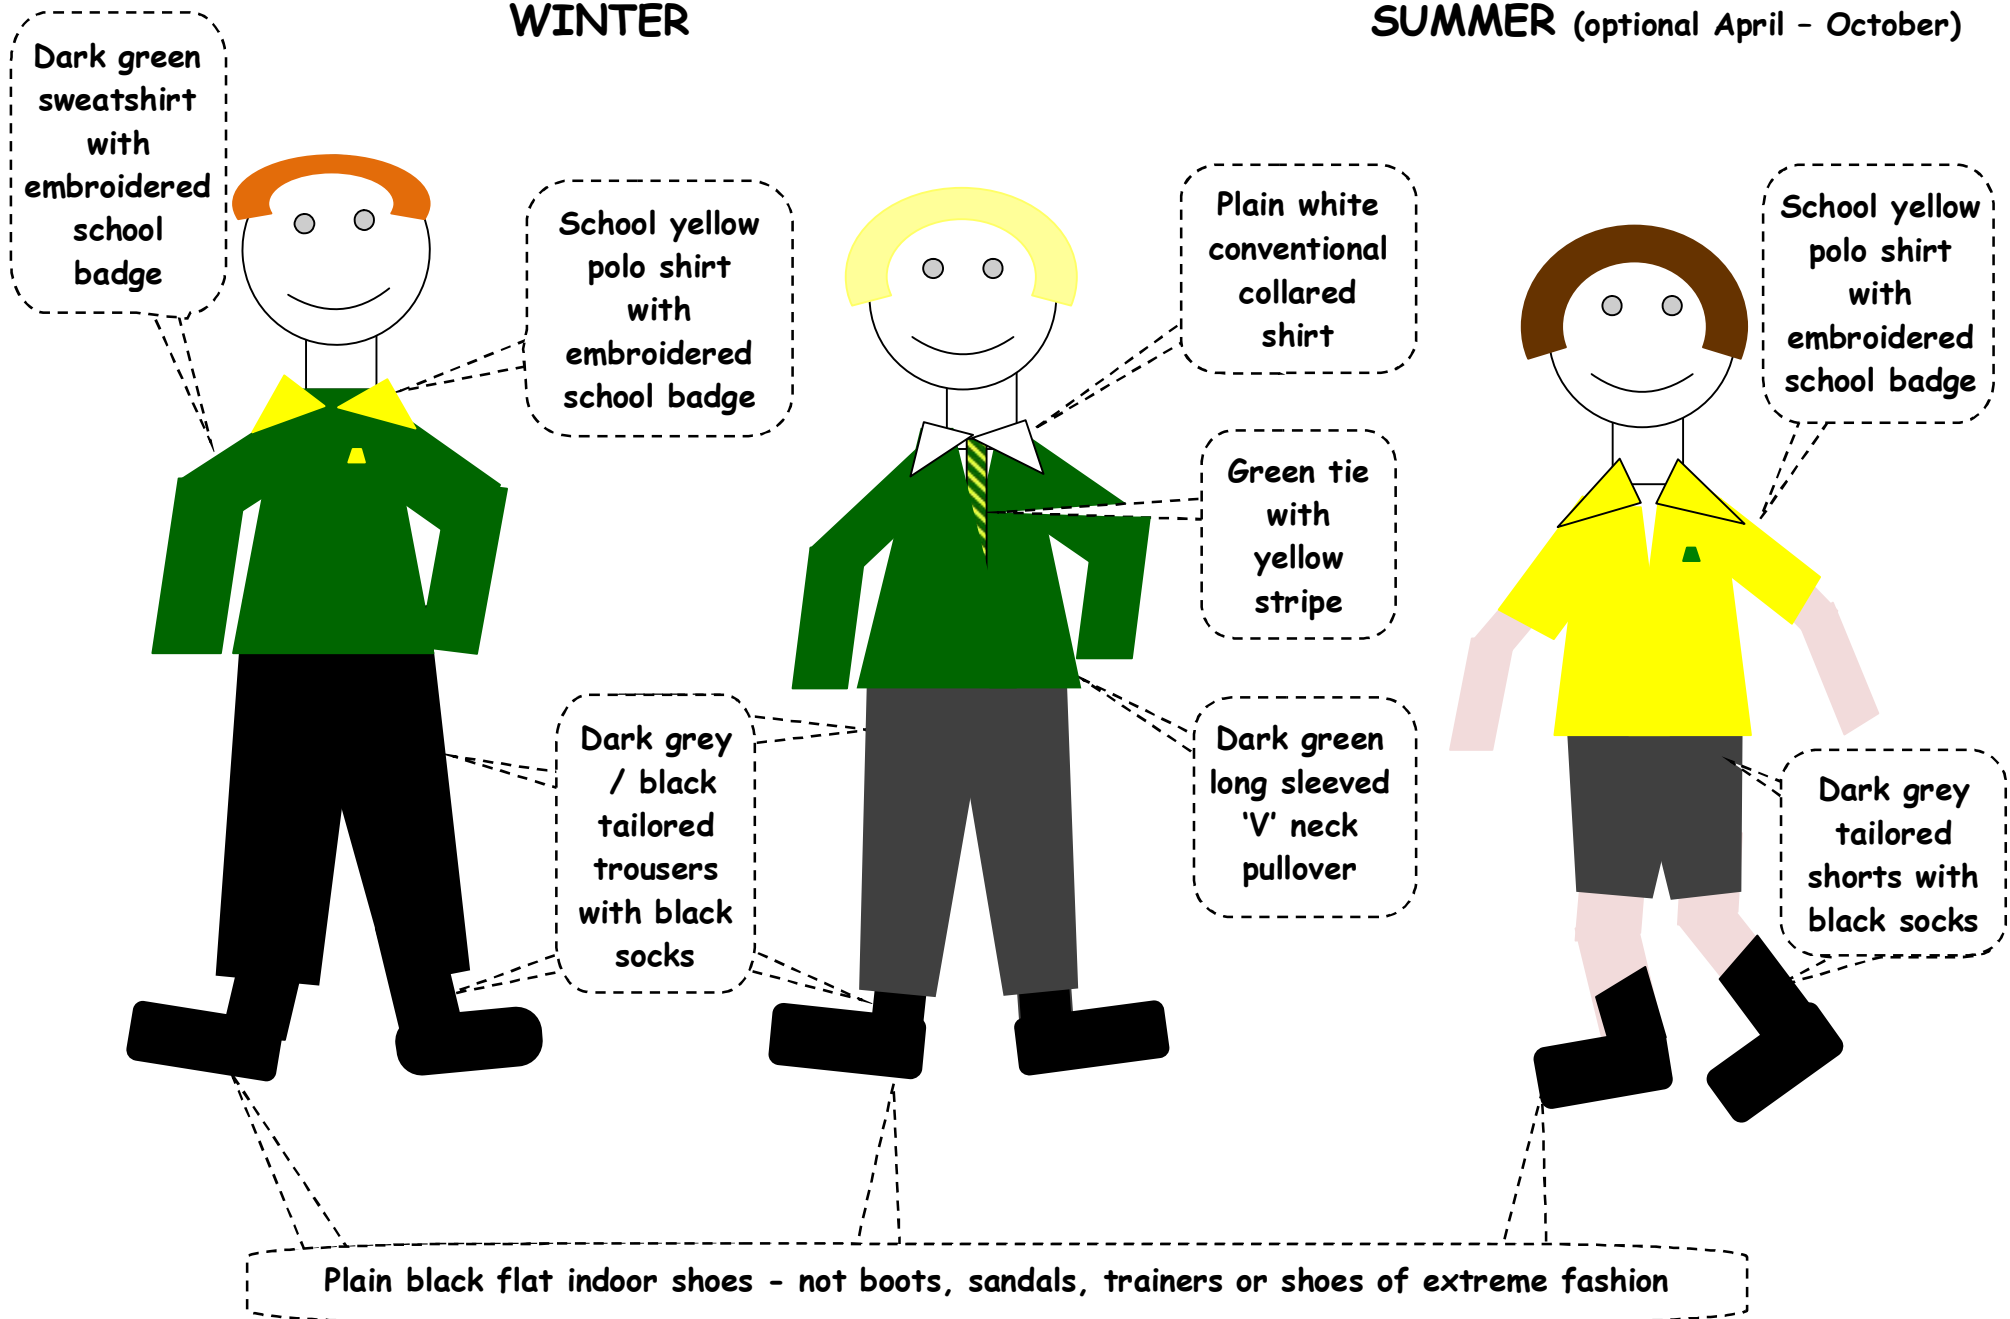

Linby cum Papplewick C of E Primary School : Boys' Uniform

WINTER

SUMMER (optional April - October)

Dark green sweatshirt with embroidered school badge

School yellow polo shirt with embroidered school badge

Plain white conventional collared shirt

School yellow polo shirt with embroidered school badge

Green tie with yellow stripe

Dark grey / black tailored trousers with black socks

Dark green long sleeved 'V' neck pullover

Dark grey tailored shorts with black socks

Plain black flat indoor shoes - not boots, sandals, trainers or shoes of extreme fashion