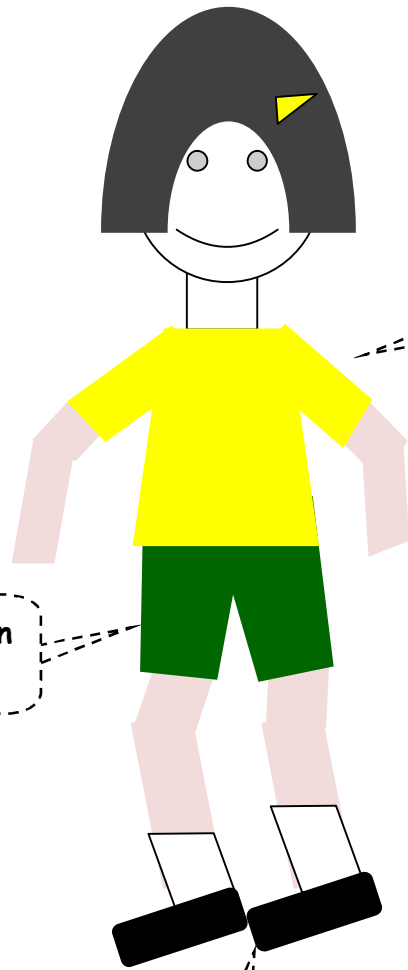

Linby cum Papplewick C of E Primary School : Girls' Uniform

**WINTER**

**SUMMER** (optional April - October)

Linby cum Papplewick C of E Primary School : P.E. Uniform Boys & Girls

**INDOOR**

Dark green shorts

School yellow tee shirt

Sports shoes / plimsolls - plain black or white

**OUTDOOR**

Dark green baseball cap embroidered with 'Linby cum Papplewick'

Dark green sweatshirt with embroidered school badge

Plain black jogging bottoms